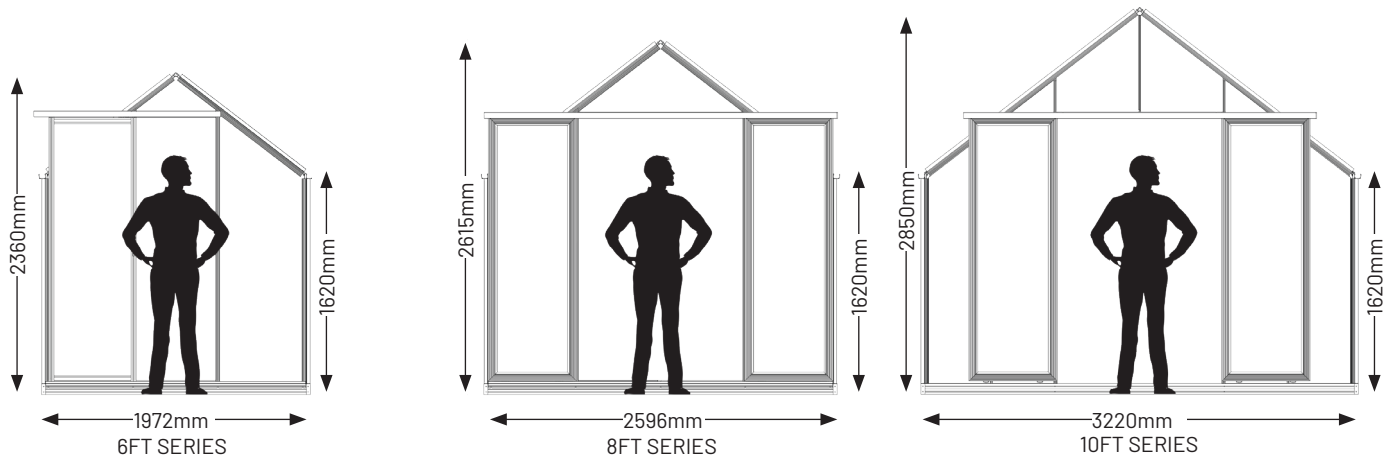

GREENHOUSE SIZE RANGE

NZ's Largest range of quality Greenhouses

6X6 GREENHOUSES

W 1972mm x L 1972mm. 1 door & 2 roof vents

6mm Polycarb	PG0606H-PC6	\$2,635
4mm Safety Glass	PG0606H-TG4	\$3,955
Shade Mesh	PG0606H-SM5	\$3,295

8X6 GREENHOUSES

W 2596mm x L 1972mm. 2 sliding doors & 2 roof vents

6mm Polycarb	PG0806H-PC6	\$3,295
4mm Safety Glass	PG0806H-TG4	\$4,615
Shade Mesh	PG0806H-SM5	\$3,955

10X8 GREENHOUSES

W 3220mm x L 2596mm. 2 sliding doors & 4 roof vents

6mm Polycarb	UG1008H-PC6	\$5,935
4mm Safety Glass	UG1008H-TG4	\$7,255
Shade Mesh	UG1008H-SM5	\$6,595

6X8 GREENHOUSES

W 1972mm x L 2596mm. 1 door & 2 roof vents

6mm Polycarb	PG0608H-PC6	\$3,295
4mm Safety Glass	PG0608H-TG4	\$4,615
Shade Mesh	PG0608H-SM5	\$3,955

8X8 GREENHOUSES

W 2596mm x L 2596mm. 2 sliding doors & 2 roof vents

6mm Polycarb	PG0808H-PC6	\$3,955
4mm Safety Glass	PG0808H-TG4	\$5,275
Shade Mesh	PG0808H-SM5	\$4,615

10X10 GREENHOUSES

W 3220mm x L 3220mm. 2 sliding doors & 4 roof vents