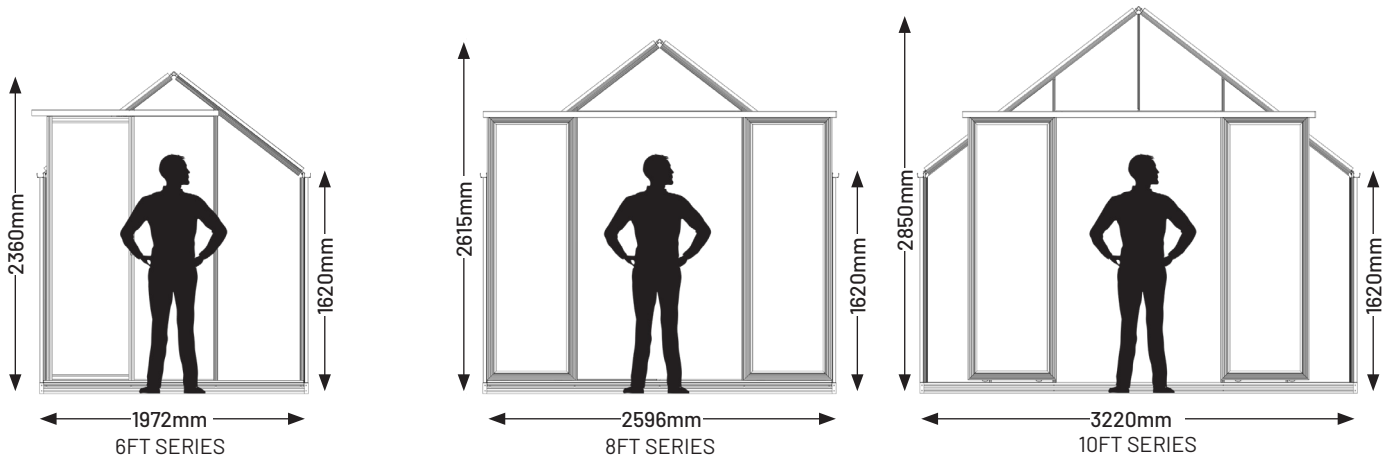

GREENHOUSE SIZE RANGE

NZ's Largest range of quality Greenhouses

6X6 GREENHOUSES

W 1972mm x L 1972mm. 1 door & 2 roof vents

6mm Polycarb	PG0606H-PC6	\$2,195
4mm Safety Glass	PG0606H-TG4	\$3,295
Shade Mesh	PG0606H-SM5	\$2,745

8X6 GREENHOUSES

W 2596mm x L 1972mm. 2 sliding doors & 2 roof vents

6mm Polycarb	PG0806H-PC6	\$2,745
4mm Safety Glass	PG0806H-TG4	\$3,845
Shade Mesh	PG0806H-SM5	\$3,295

10X8 GREENHOUSES

W 3220mm x L 2596mm. 2 sliding doors & 4 roof vents

6mm Polycarb	UG1008H-PC6	\$4,945
4mm Safety Glass	UG1008H-TG4	\$6,045
Shade Mesh	UG1008H-SM5	\$5,495

6X8 GREENHOUSES

W 1972mm x L 2596mm. 1 door & 2 roof vents

6mm Polycarb	PG0608H-PC6	\$2,745
4mm Safety Glass	PG0608H-TG4	\$3,845
Shade Mesh	PG0608H-SM5	\$3,295

8X8 GREENHOUSES

W 2596mm x L 2596mm. 2 sliding doors & 2 roof vents

6mm Polycarb	PG0808H-PC6	\$3,295
4mm Safety Glass	PG0808H-TG4	\$4,395
Shade Mesh	PG0808H-SM5	\$3,845

10X10 GREENHOUSES

W 3220mm x L 3220mm. 2 sliding doors & 4 roof vents